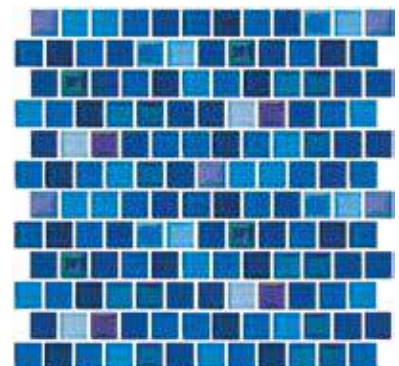

Jules Bright Cobalt Blue

Bright Cobalt Blue Blend
9575-5AT