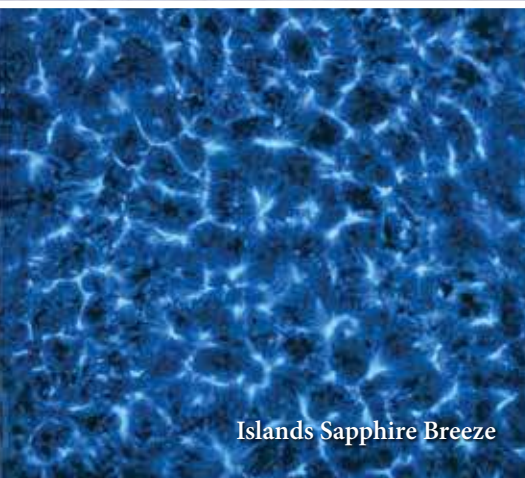

CLD-LB-DL2

CLD-LB-DL1

Islands

Sapphire Breeze
ISLANDS SBG

CLD-SB-TR2

CLD-SB-TR1

Bermuda

Bermuda Blue
BERMUDA BLG

CLD-BL-DL2

CLD-BL-DL1

Waters Deep Cobalt

Moorea Lapis Blue

Bermuda Blue

Islands Sapphire Breeze

Moorea Lapis Blue

Siberia

Size: 6" x 6" | 2" x 2"

6" x 6": 4 pcs. = 1.0 sq. ft. nominal
 2" x 2": 1 sht. = 1.0 sq. ft.

Note

The **Siberia** tile is available in 12" x 12", 6" x 24", and 12" x 24" by special order.

Ice
SBR-ICE

Ice 2" x 2"
SBR-ICE2X2