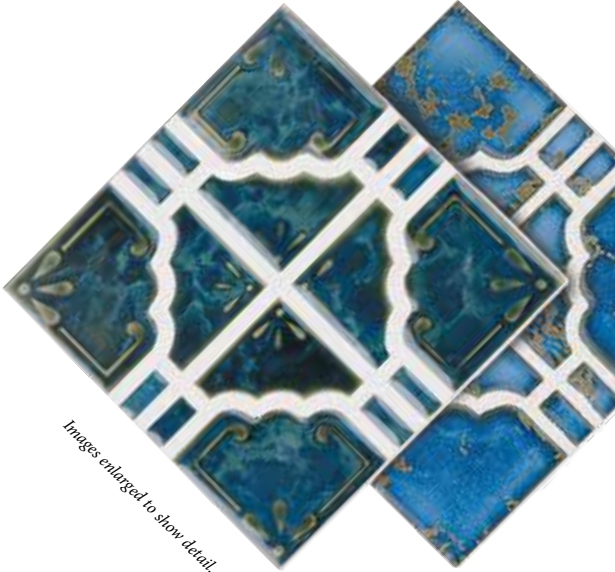

Cobalt Blue
STB808

Images enlarged to show detail.