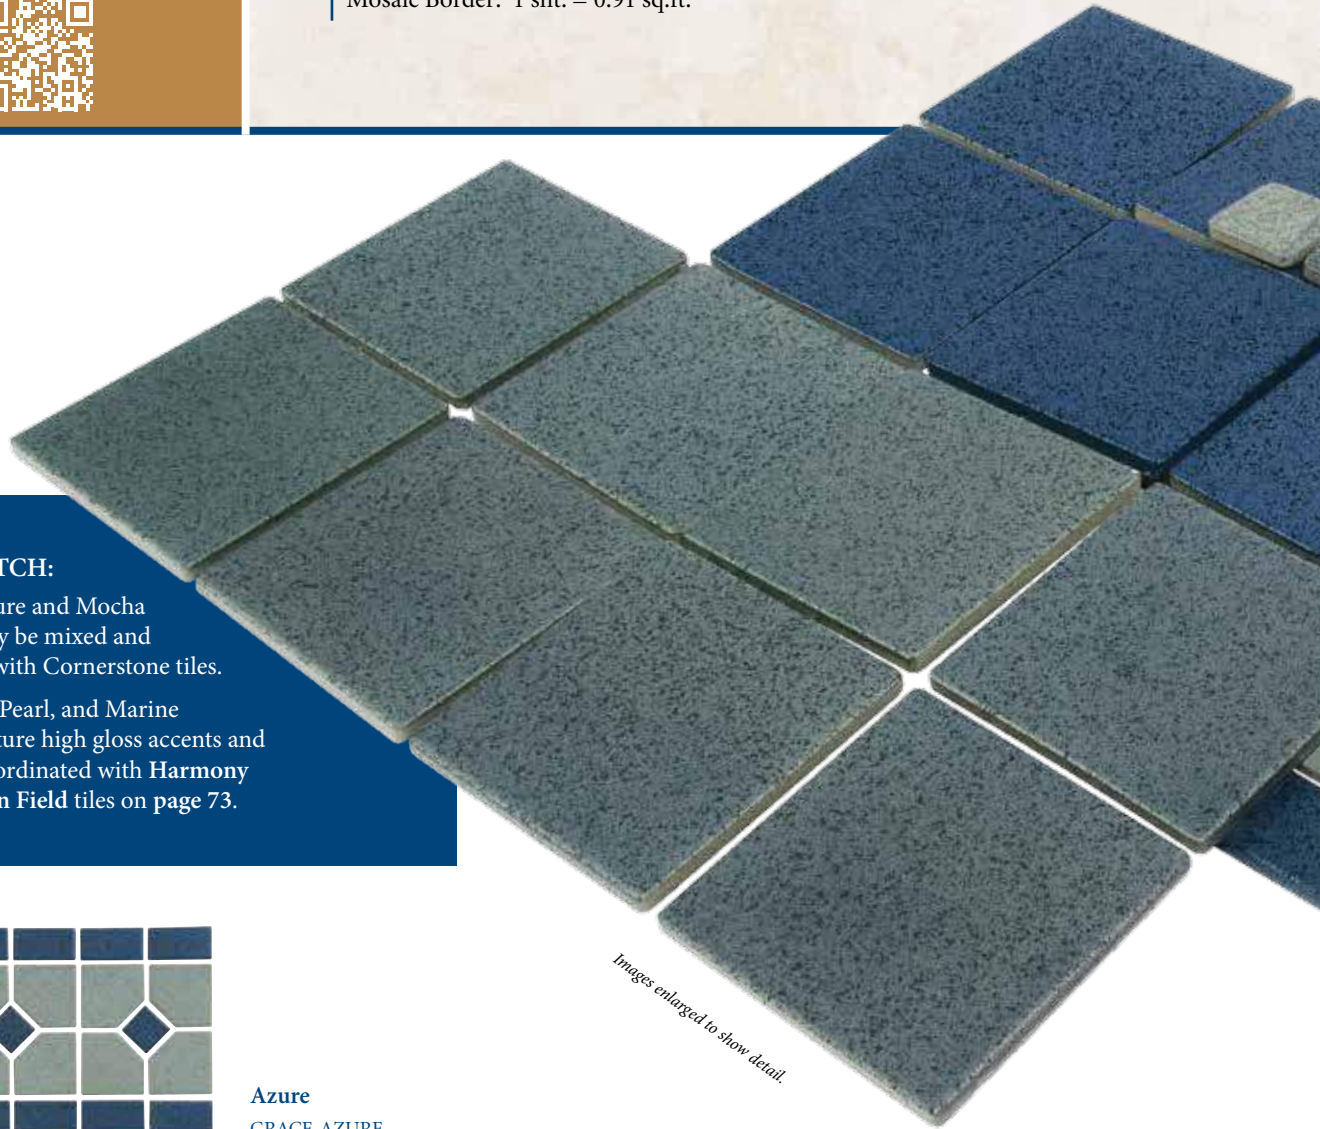

Azure
GRACE-AZURE

Grace

Size: Mosaic Border

Mosaic Border: 1 sht. = 0.91 sq.ft.

Images enlarged to show detail.

MIX & MATCH:

Grace Azure and Mocha colors may be mixed and matched with Cornerstone tiles.

The Blue, Pearl, and Marine colors feature high gloss accents and can be coordinated with **Harmony** and **Akron Field** tiles on page 73.