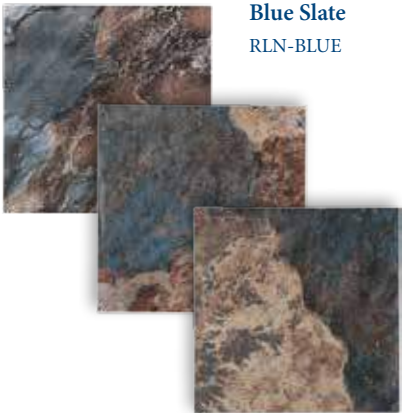

Size: 6" x 6"
 | 6" x 6": 4 pcs. = 1.0 sq. ft. nominal

The **Ridgeline** tile is available in 6" x 6" bullnose tile.

Note | This tile features extreme shade variations.

Tiles shown in photo are Ridgeline Multicolor (RLN-MULTICOLOR).