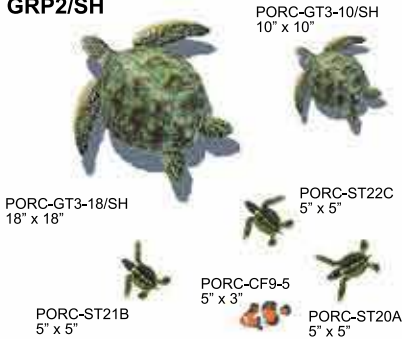

Custom Mosaics

Design Solutions

Items can be purchased individually by item number or as a group by GRP number.

GRP2/SH