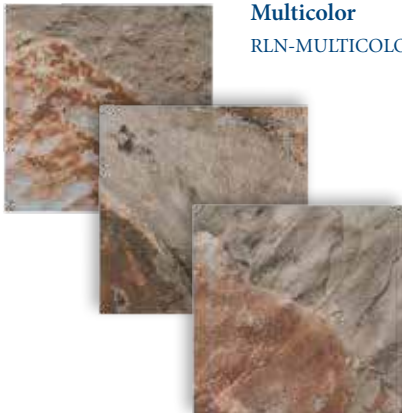

Multicolor
RLN-MULTICOLOR