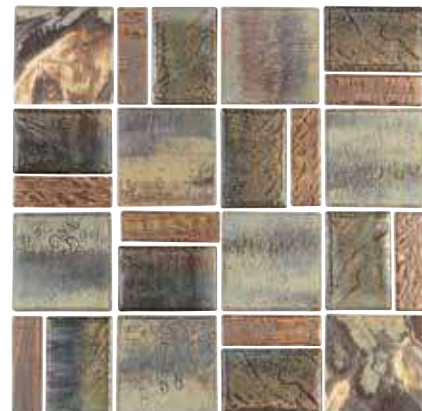

Mocha 1" x 1"
CNRST-MOCHA

Escapes

Size: Mosaic Border

Mosaic Border: 1 sht. = 1.06 sq.ft.

Tiles shown in photo are Escapes Riverstone (ESC-BLSTONE).

Coastal Blue
ESC-BLGLOSS

Riverstone
ESC-BLSTONE

Driftwood
ESC-BRDARK