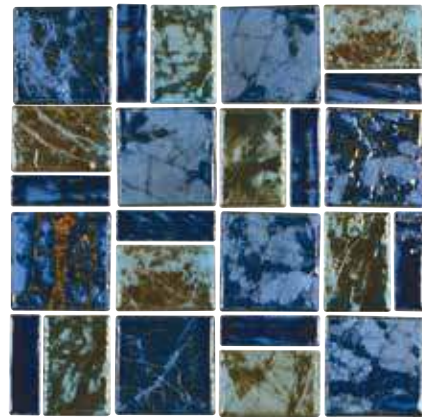

Riverstone
ESC-BLSTONE