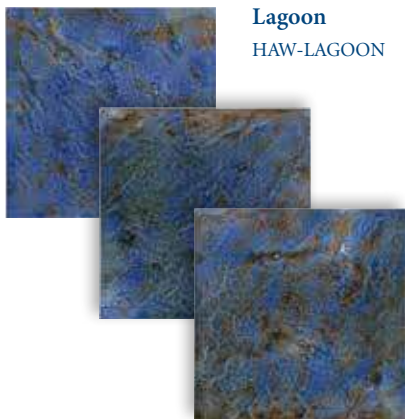

Sequoia
ESC-BRLIGHT

Hawaii

Size: 6" x 6"

6" x 6": 4 pcs. = 1.0 sq. ft. nominal

The **Hawaii** tile is available in 3" x 6" bullnose tile.

Tiles shown in photo are Hawaii Beach (HAW-BEACH).

Trident

Size: 6" x 6" | Deco