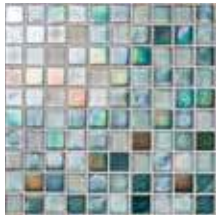

**Marine
Mini Blend
5/8" x 5/8"**

OCN-MARINE MINI