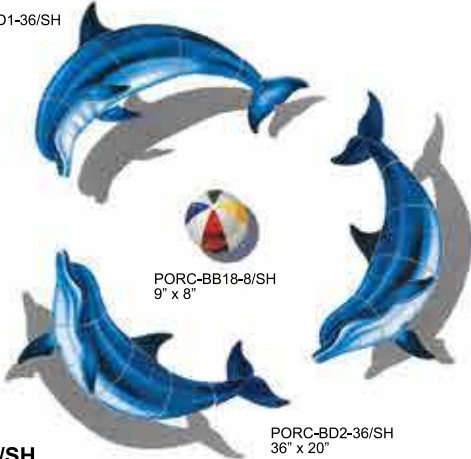

PORC-CF9-5

PORC-RC11-7

GRP10

Note

Items shown with shadows can be purchased without shadows.

Custom Mosaics

Design Solutions

PORC-BD1-36/SH
36" x 25"