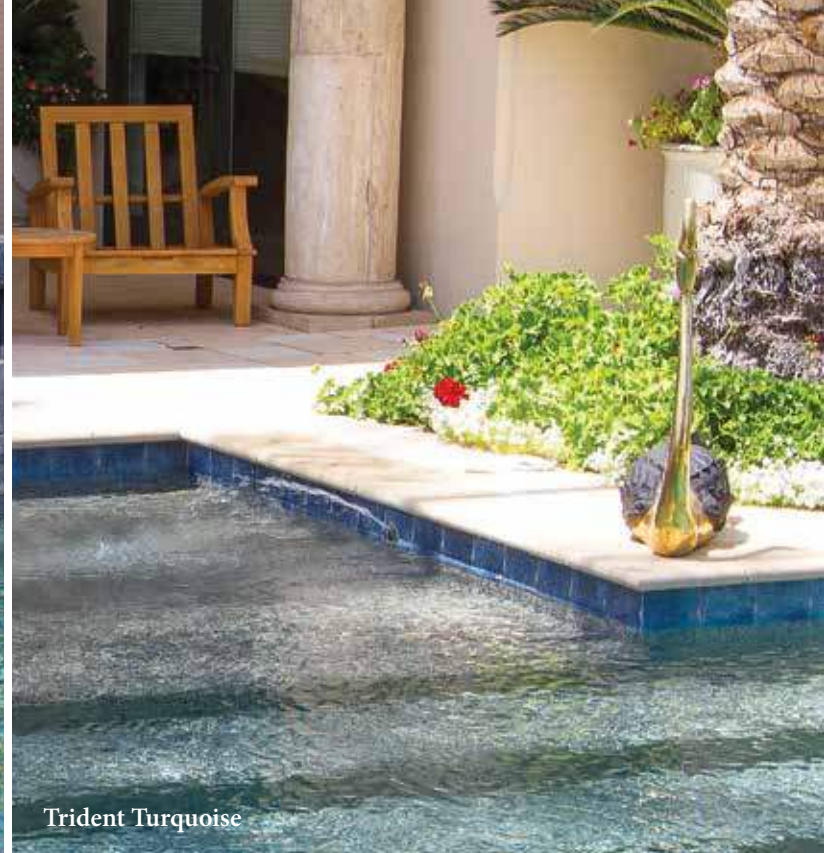

Trident Turquoise

Trident Turquoise

Turquoise

Blue

Trident Blue

StoneScapes

Size: 3" x 3" | 1" x 1"

3" x 3": 1 sht. = 1.05 sq. ft.
1" x 1": 1 sht. = 1.0 sq. ft.