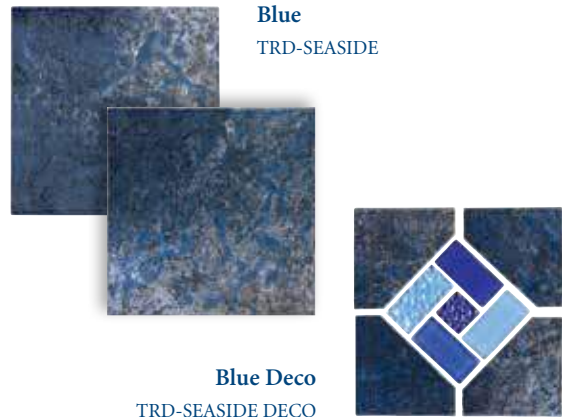

Blue
TRD-SEASIDE

Blue Deco
TRD-SEASIDE DECO