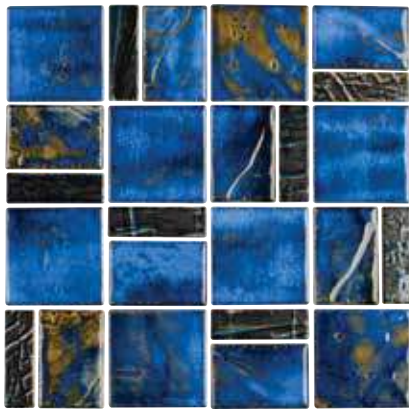

Mocha 1" x 1"
CNRST-MOCHA

Escapes

Size: Mosaic Border

Mosaic Border: 1 sht. = 1.06 sq.ft.

Tiles shown in photo are Escapes Riverstone (ESC-BLSTONE).

Coastal Blue
ESC-BLGLOSS

Riverstone
ESC-BLSTONE

Driftwood
ESC-BRDARK