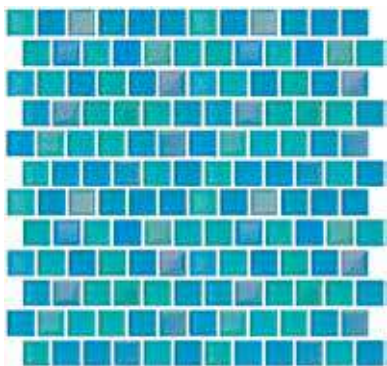

Aqua Blend
9734-5AT