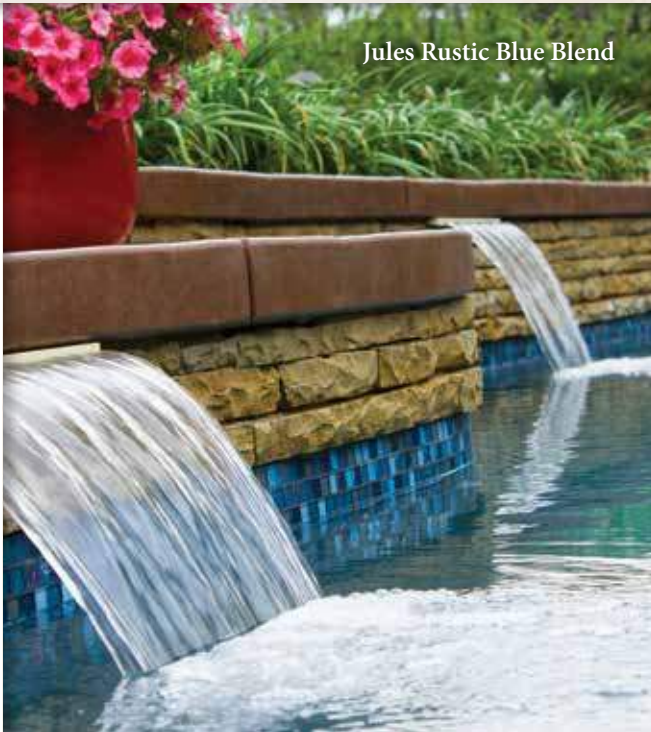

Jules Rustic Blue Blend