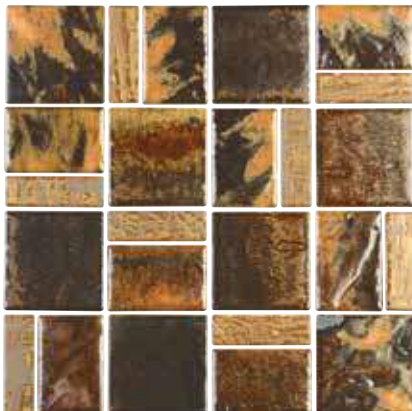

Mocha 1" x 1"
CNRST-MOCHA

Escapes

Size: Mosaic Border

Mosaic Border: 1 sht. = 1.06 sq.ft.

Tiles shown in photo are Escapes Riverstone (ESC-BLSTONE).

Coastal Blue
ESC-BLGLOSS

Riverstone
ESC-BLSTONE

Driftwood
ESC-BRDARK