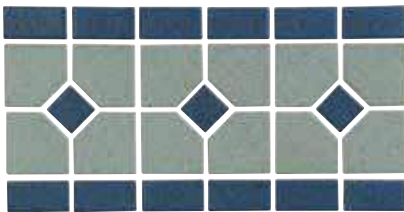

Grace

Size: Mosaic Border

Mosaic Border: 1 sht. = 0.91 sq.ft.

Images enlarged to show detail.

MIX & MATCH:

Grace Azure and Mocha colors may be mixed and matched with Cornerstone tiles.

The Blue, Pearl, and Marine colors feature high gloss accents and can be coordinated with **Harmony** and **Akron Field** tiles on page 73.