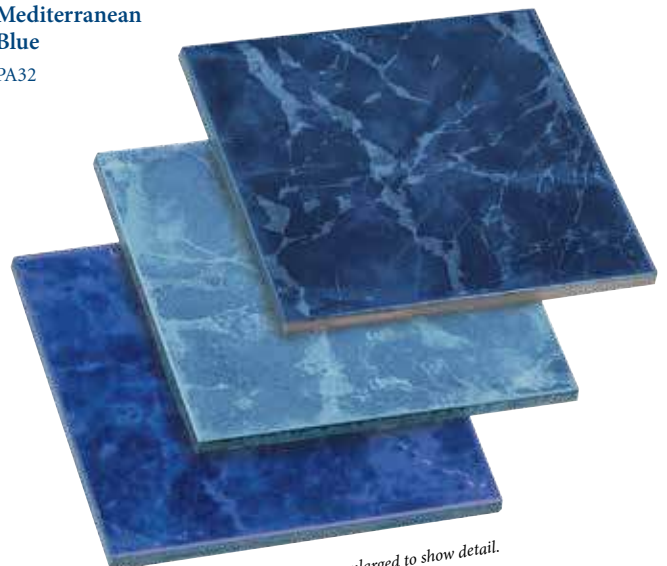

Size: 6" x 6"

6" x 6": 4 pcs. = 1.0 sq. ft. nominal

Seven Seas

Lake Blue
PA41

Mediterranean Blue
PA32

Pacific Blue
PA95

Images enlarged to show detail.

Custom Mosaics