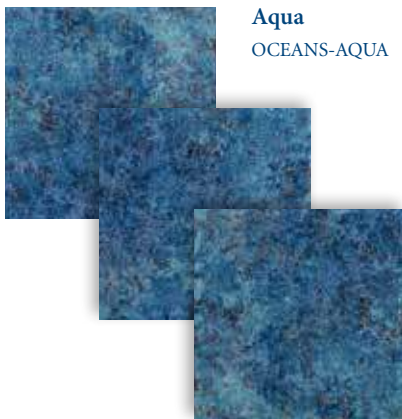

Oceans

Size: 6" x 6"

6" x 6": 4 pcs. = 1.0 sq. ft. nominal

The **Oceans** tile is available in 6" x 6" bullnose tile & quarter round trim tiles.

Tiles shown in photo are Oceans Blue (OCEANS-BLUE).

Aqua
OCEANS-AQUA