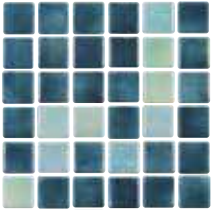

Turquoise Blue
201-022

Tribeca

Size: 1" x 1" Glass Tiles

1" x 1": 1 sht. = 1.6554 sq. ft.

Tip:

Tribeca non-skid glass tiles are ideal for beach entries, steps, and submerged decks.

Glossy

Dark Marine Glossy
TRI-DKMARINE-GL