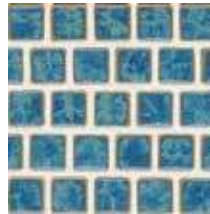

Size: 1" x 1"

1" x 1": 1 sht. = 1.0 sq. ft.

Tiles shown in photo are Mini Koyn Royal Blue (MK105).

Raised White
MK 400

Blue
MK560

Pacific Blue
MK1341

Olive Blue
MK 1331

Sky Blue
MK262