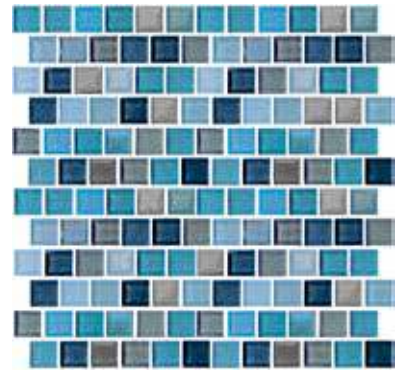

Rustic Blue Blend
9730-5AT