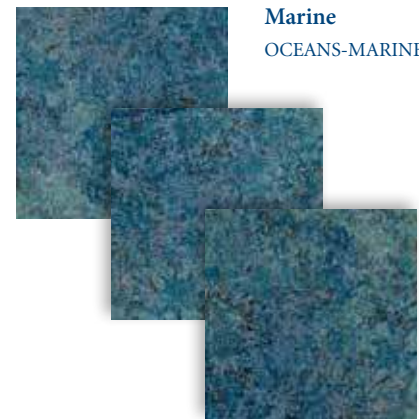

Oceans

Size: 6" x 6"

6" x 6": 4 pcs. = 1.0 sq. ft. nominal

The **Oceans** tile is available in 6" x 6" bullnose tile & quarter round trim tiles.

Tiles shown in photo are Oceans Blue (OCEANS-BLUE).

Aqua
OCEANS-AQUA