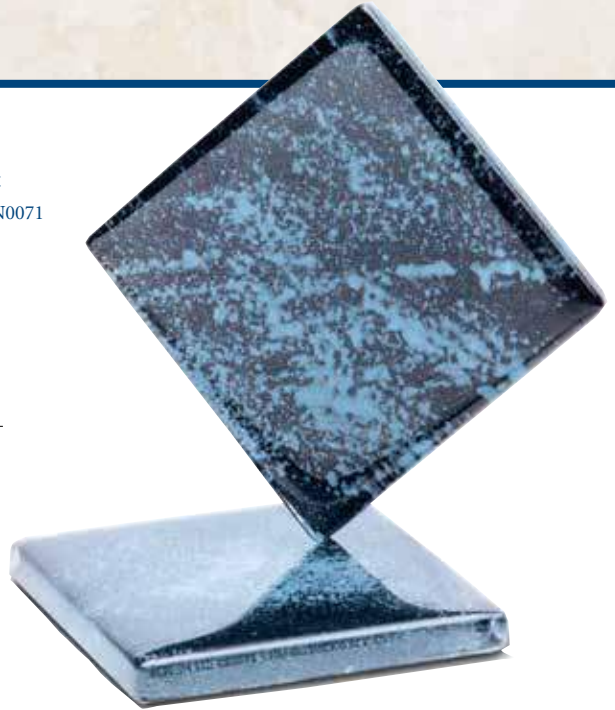

| 2" x 2": 1 sht. = 1.0 sq. ft.

Blue
GLTN0074

Rust
GLTN0071

Green
GLTN0069

Venus

Size: 2" x 2" Glass Tiles

| 2" x 2": 1 sht. = 1.0 sq. ft.

Turquoise
GLTV066