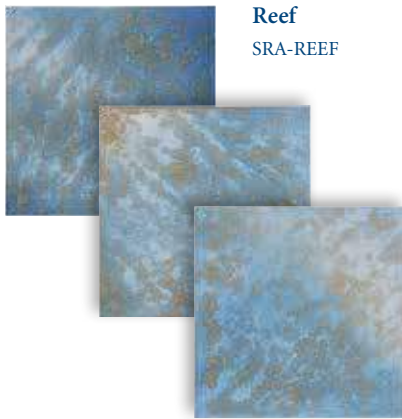

Size: 6" x 6"

6" x 6": 4 pcs. = 1.0 sq. ft. nominal

The **Sumatra** tile is available in 3" x 6" bullnose tile.

Tiles shown in photo are Sumatra Reef (SRA-REEF).

Reef
SRA-REEF

Aquamarine
SRA-AQUAMARINE

Seafoam
SRA-SEAFOAM