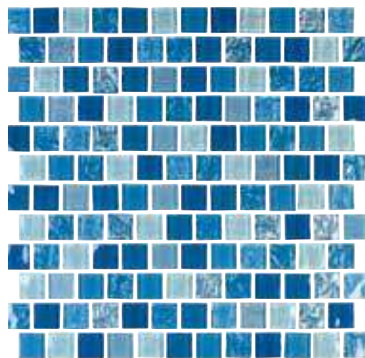

Rustic Blue Blend

Jules Rustic Blue Blend

Soleil

Size: 1" x 1" Glass Tiles
& Mosaic Pattern

1 sht. = 1.0 sq.ft.

Tiles shown in photo are Soleil Cleo Blue (CLEO).

Anubis Gold 1" x 1"
ANUBIS1X1

Cleo Blue 1" x 1"
CLEO1X1