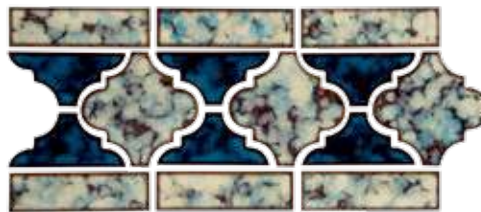

3" x 3": 1 sht. = 1.03 sq. ft.

Border: 1 sht. = 1.08 sq. ft.

Ocean 3" x 3"
LAN-OCEAN3

Ocean Border
LAN-OCEAN

Royal Border
LAN-ROYAL

Royal 3" x 3"
LAN-ROYAL3

Pacific 3" x 3"
LAN-PACIFIC3

Sumatra