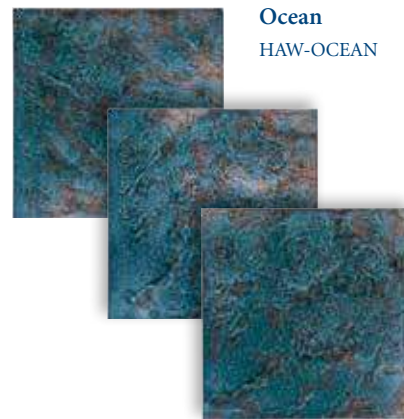

Sequoia
ESC-BRLIGHT

Hawaii

Size: 6" x 6"

6" x 6": 4 pcs. = 1.0 sq. ft. nominal

The **Hawaii** tile is available in 3" x 6" bullnose tile.

Tiles shown in photo are Hawaii Beach (HAW-BEACH).

Trident

Size: 6" x 6" | Deco