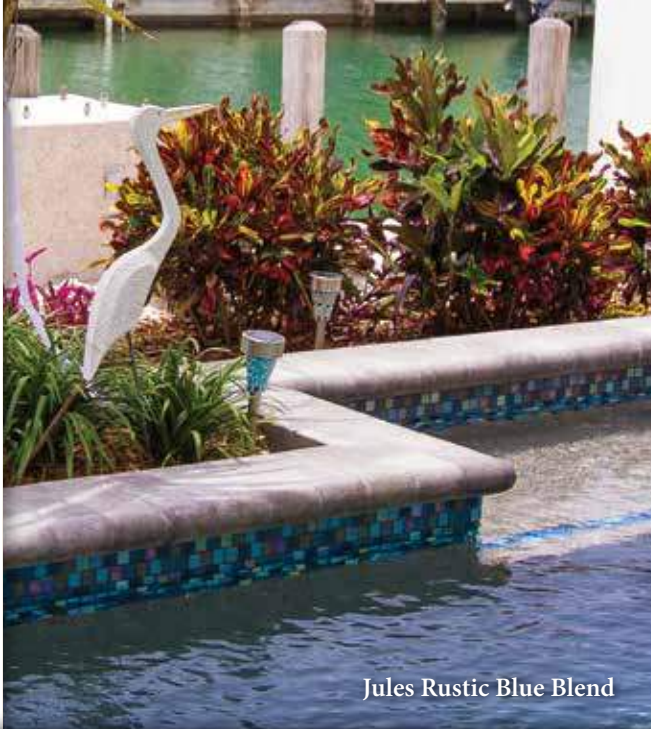

Rust Multicolor Field
SST-RUST

Classic Beige Field
SST-CLASSIC

Rust Multicolor Corner
SST-RUST CNR

Classic Beige Corner
SST-CLASSIC CNR

Size: 6" x 16" Linear Panel & Corner

Jules Rustic Blue Blend

OceanScapes Blackies