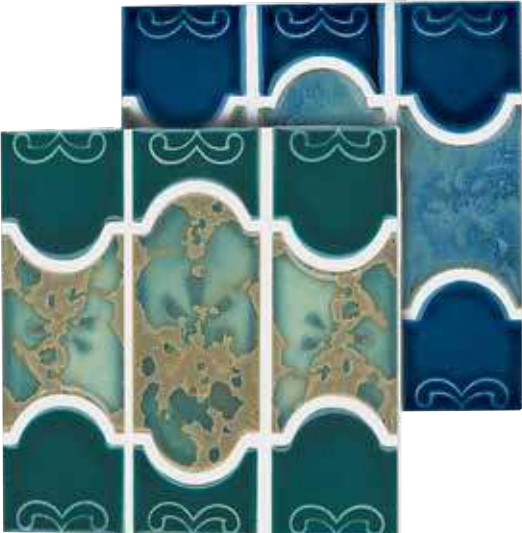

Botanical

Size: Mosaic Border

Mosaic Border: 1 sht. = 1.15 sq. ft.

Images enlarged to show detail.

Moonbeam

Size: Mosaic Border

ME: 1 sht. = 1.0 sq. ft.
STB: 1 sht. = 0.98 sq. ft.