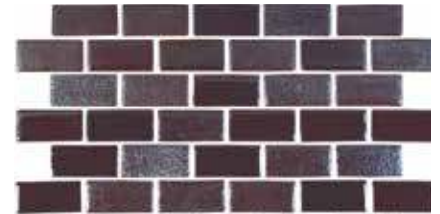

| 1 sht. = 1.0 sq.ft.

Valencia

Azul 1" x 2"
VAL-AZUL1X2

Cielo 1" x 2"
VAL-CIELO1X2

Marron 1" x 2"
VAL-MARRON1X2

Azul 2" x 2"
VAL-AZUL
2X2

Cielo 2" x 2"
VAL-CIELO
2X2

Marron 2" x 2"
VAL-MARRON
2X2