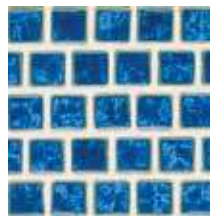

Lake Blue
MK1344

Caribbean Blue
MK255

Cobalt
MK1150

Royal Blue
MK105

Note:

These 1"x1" tiles are available in limited quantities. Consult your local Sales Center for availability.

Ocean Blue
MK1332

Electric Blue
MK132