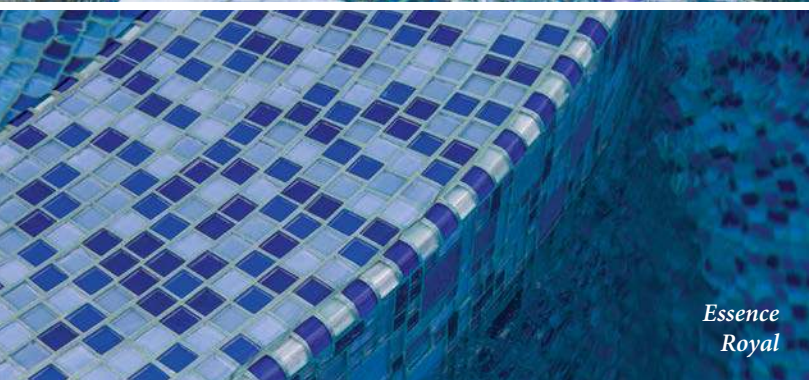

Tile Collection

2016

nptpool.com

*Luciana
Electric Blue*

*Canyon Gems
Golden Bronze*

*Essence
Royal*

*Escapes
Driftwood*

*Raku
Cobalt*