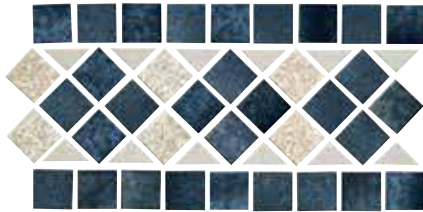

Midnight Sky
BGS-MIDNIGHT