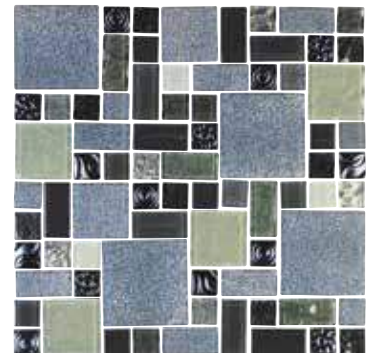

Silver 1" x 1"
ISIS1X1

Anubis Gold
ANUBIS

Cleo Blue
CLEO

Silver
ISIS

Size: 1" x 1" | 1" x 2" Glass Tiles

| 1 sht. = 1.0 sq.ft.

Arctic

Amber 1" x 1"
AT005 AMBER