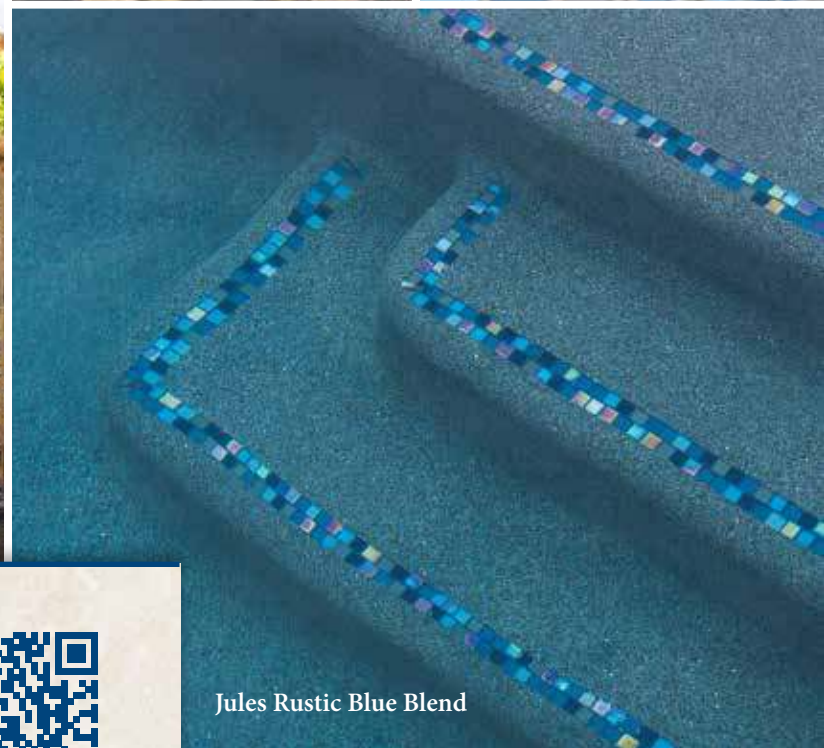

Rustic Mocha Blend

Rustic Blue Blend

Jules Rustic Blue Blend