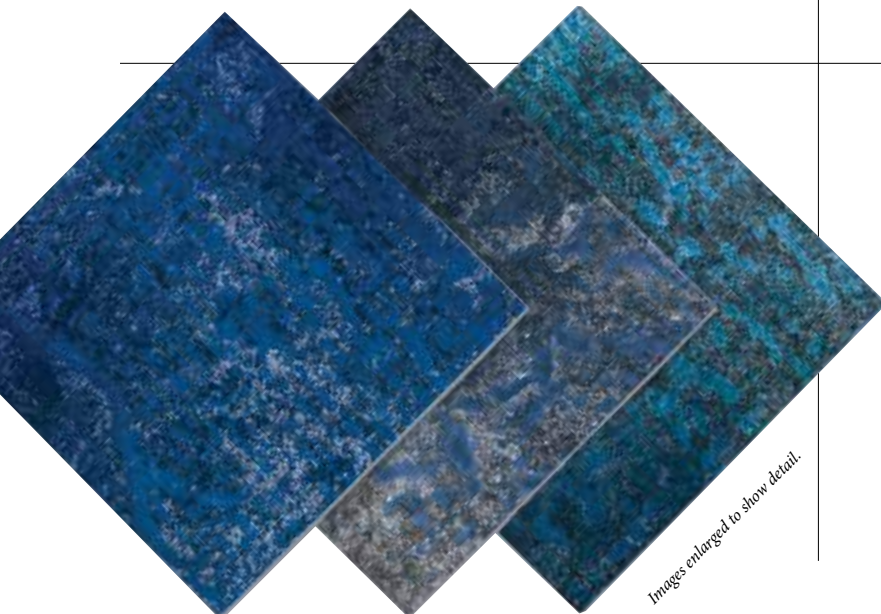

Trident Blue

Images enlarged to show detail.