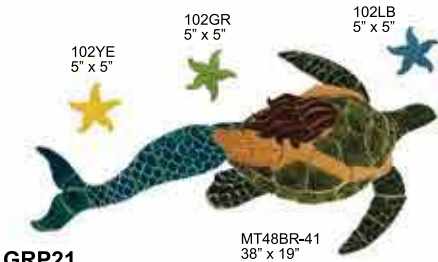

PORC-CF9-8

PORC-CF9-5

PORC-ST21B-BR

PORC-LT4-18

PORC-LT4-10

PORC-MF7-7

PORC-SH17BL-6

PORC-ST20A-BR

PORC-SH17OR-6

PORC-SF6-5

PORC-MF7-12

PORC-OP16-7

PORC-CR30C

PORC-SF6-9

PORC-SF6D-9

PORC-CR30E

PORC-MF7-12

PORC-CF9-5

PORC-RC11-7

GRP10