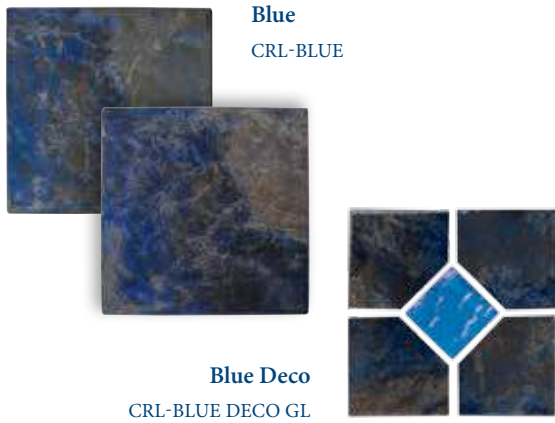

Coral

Size: 6" x 6" | Deco

6" x 6": 4 pcs. = 1.0 sq. ft. nominal

The **Coral** tile is available in 6" x 6" bullnose tile.

Note

This tile features wide shade variations.

Tiles shown in photo are Coral Blue (CRL-BLUE).

Coral Blue

Coral Rustic

Coral Rustic

Coral Teal

Coral Brown

Coral Teal

Coral Rustic

Silverstone