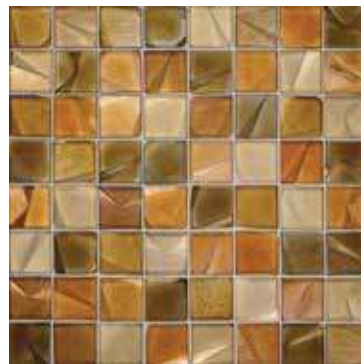

Spectra

Size: 1" x 1" | 1" x 2"
| 1 sht. = 0.89 sq. ft.

Tiles shown in photo are Spectra Chrome
(OCN-CHROME).

Chrome
OCN-CHROME

Harvest
OCN-HARVEST

Rainbow
OCN-RAINBOW

Chrome
OCN-CHROME1X2

Harvest
OCN-HARVEST1X2