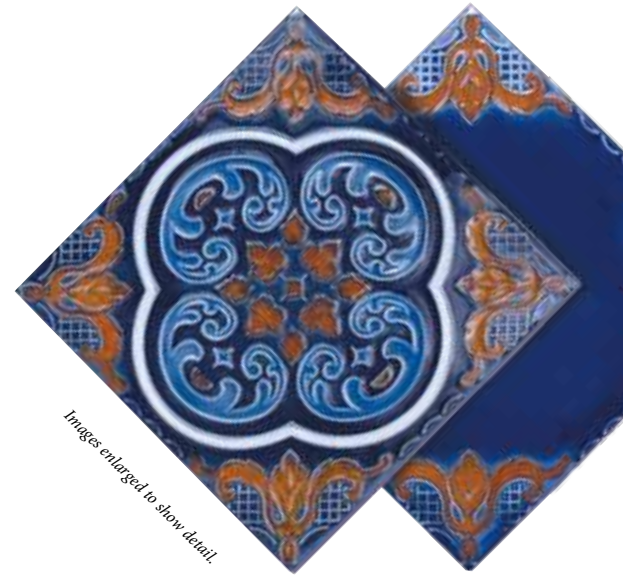

Casablanca

Size: 6" x 6"

6" x 6": 4 pcs. = 1.0 sq. ft. nominal

**Cobalt
Ocean
Deco**
CAS320

**Cobalt
Ocean
Field**
CASF320