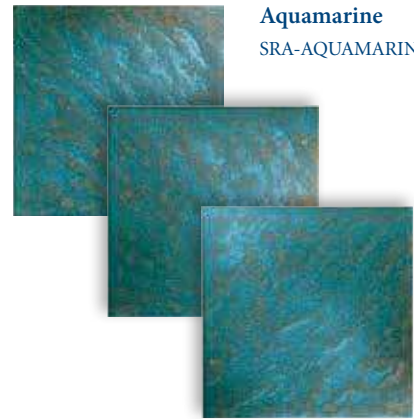

3" x 3": 1 sht. = 1.03 sq. ft.

Border: 1 sht. = 1.08 sq. ft.

Ocean 3" x 3"
LAN-OCEAN3

Ocean Border
LAN-OCEAN

Royal Border
LAN-ROYAL

Royal 3" x 3"
LAN-ROYAL3

Pacific 3" x 3"
LAN-PACIFIC3

Sumatra

Size: 6" x 6"

6" x 6": 4 pcs. = 1.0 sq. ft. nominal

The **Sumatra** tile is available in 3" x 6" bullnose tile.

Tiles shown in photo are Sumatra Reef (SRA-REEF).

Reef
SRA-REEF

Aquamarine
SRA-AQUAMARINE

Seafoam
SRA-SEAFOAM

Cobalt
SRA-COBALT

Gemstone Blue

Gemstone Silver

Gemstone Silver

Emerald

Gemstone Blue

Gemstone Emerald

Gemstone Blue