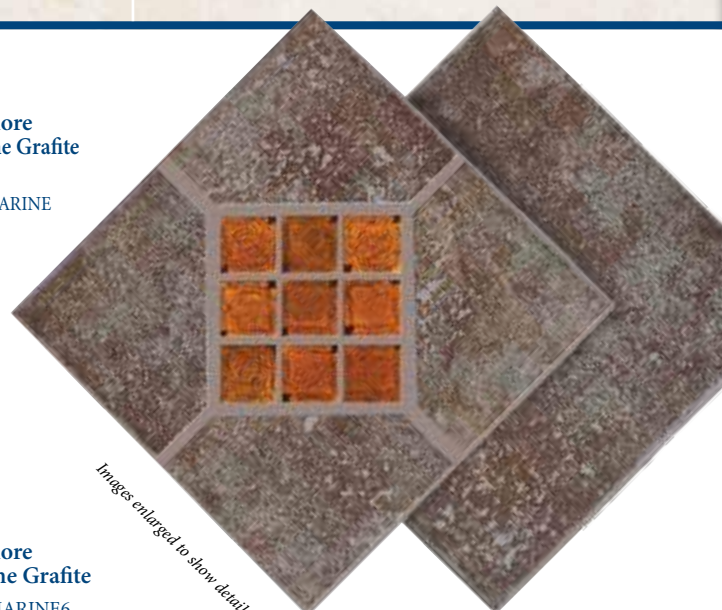

Skyline Blue Azul Deco
NSHBLUE DECO

Seashore Marine Grafite Deco
NSHMARINE DECO

Skyline Blue Azul
NSHBLUE6

Seashore Marine Grafite
NSHMARINE6

Catania

Size: 6" x 6" | Deco

| 6" x 6": 4 pcs. = 1.0 sq. ft. nominal