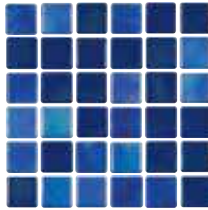

Turquoise Blue
201-022

Tribeca

Size: 1" x 1" Glass Tiles

1" x 1": 1 sht. = 1.6554 sq. ft.

Tip:

Tribeca non-skid glass tiles are ideal for beach entries, steps, and submerged decks.

Glossy

Dark Marine Glossy
TRI-DKMARINE-GL