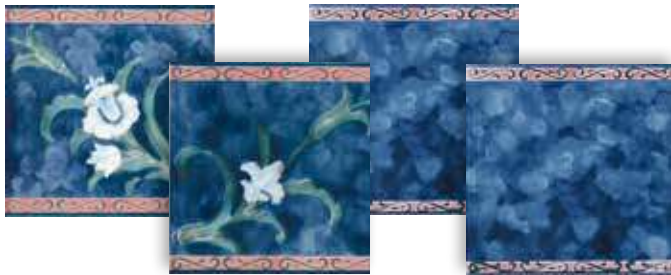

Limited Stock

Stargazer

ST95

STF695