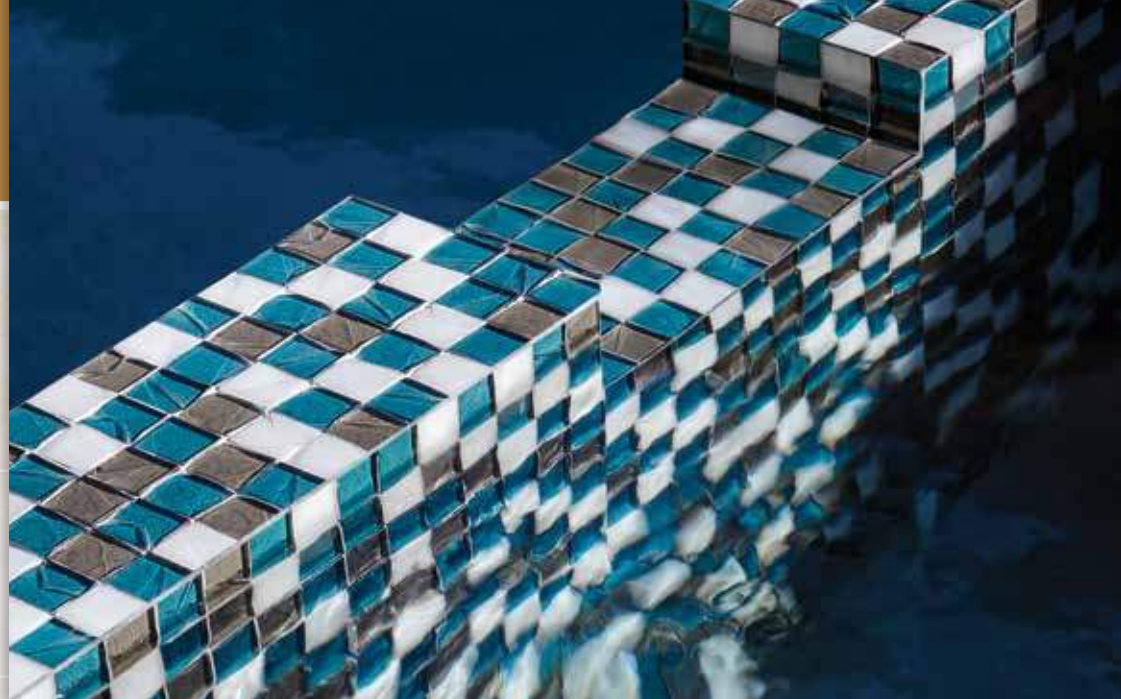

Spectra

Size: 1" x 1" | 1" x 2"
| 1 sht. = 0.89 sq. ft.

Tiles shown in photo are Spectra Chrome
(OCN-CHROME).