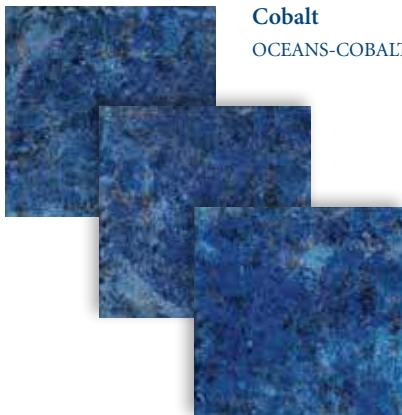

Cobalt
OCEANS-COBALT