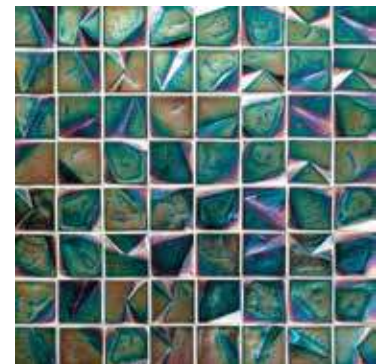

Spectra

Size: 1" x 1" | 1" x 2"
| 1 sht. = 0.89 sq. ft.

Tiles shown in photo are Spectra Chrome
(OCN-CHROME).

Chrome
OCN-CHROME

Harvest
OCN-HARVEST

Rainbow
OCN-RAINBOW

Chrome
OCN-CHROME1X2

Harvest
OCN-HARVEST1X2