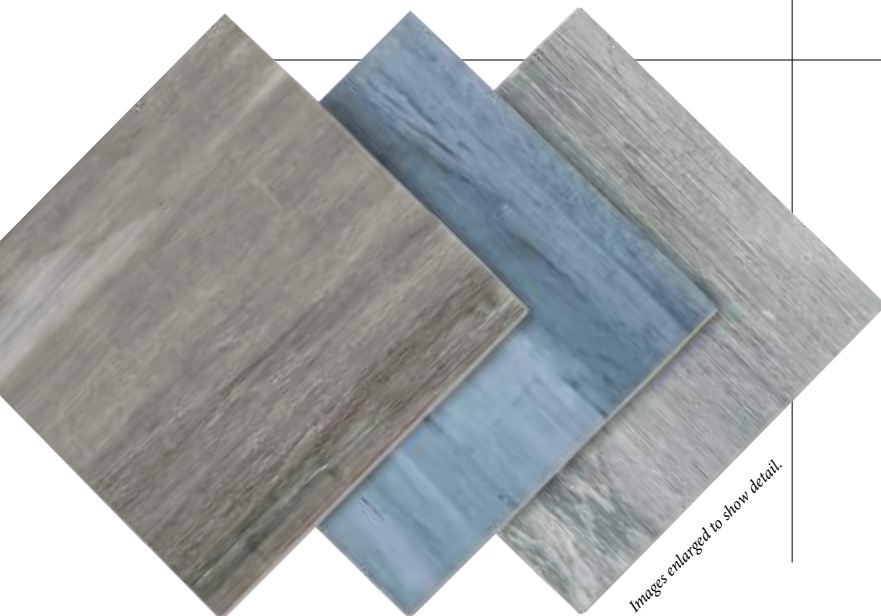

Images enlarged to show detail.