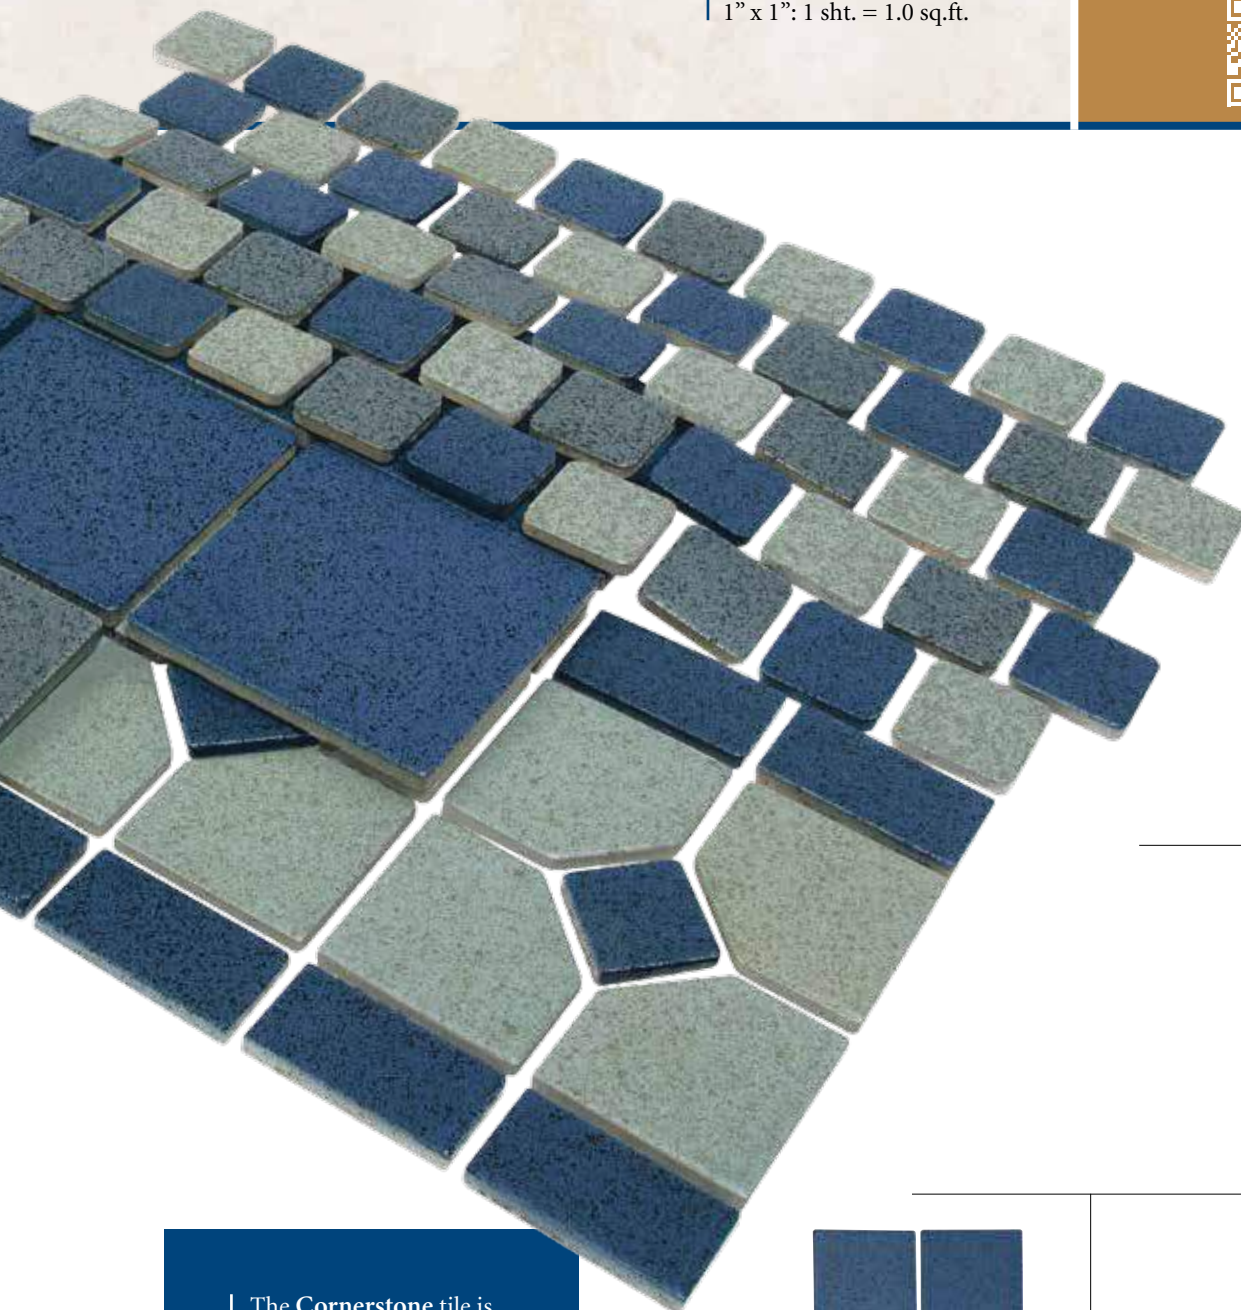

Azure
GRACE-AZURE

Marine
GRACE-CHARM

Mocha
GRACE-MOCHA

Blue
GRACE-POISE

Pearl
GRACE-BLISS

Cornerstone

Size: 3" x 3" | 1" x 1"

3" x 3": 1 sht. = 1.05 sq.ft.
1" x 1": 1 sht. = 1.0 sq.ft.