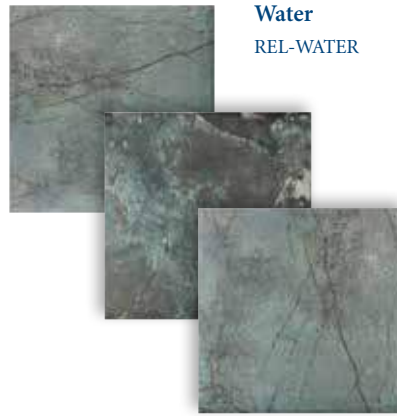

Water
REL-WATER