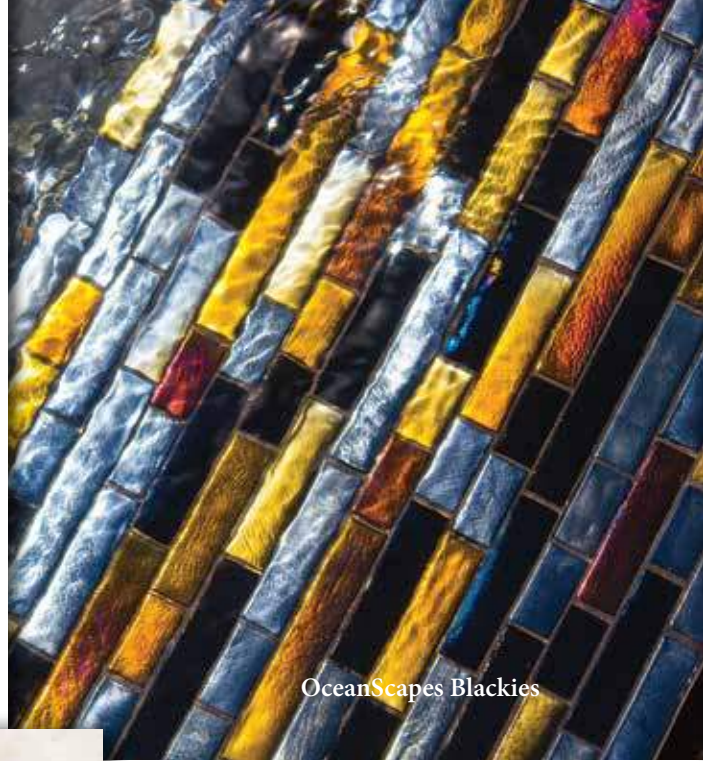

Rust Multicolor Field
SST-RUST

Classic Beige Field
SST-CLASSIC

Rust Multicolor Corner
SST-RUST CNR

Classic Beige Corner
SST-CLASSIC CNR

Size: 6" x 16" Linear Panel & Corner

Jules Rustic Blue Blend

OceanScapes Blackies