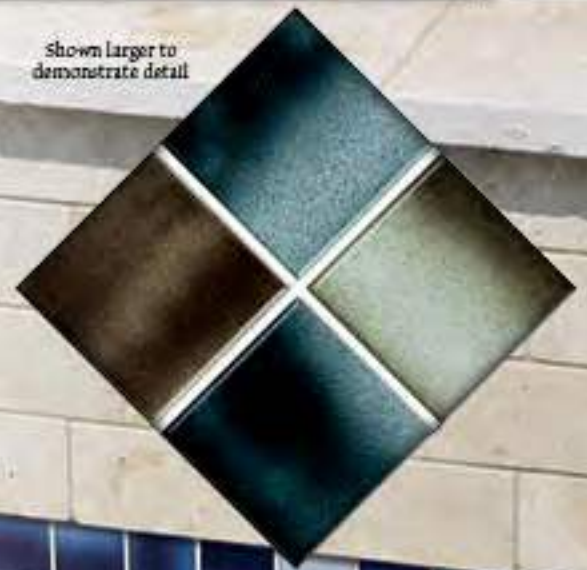

▲ MAS BBM 36

Shown larger to demonstrate detail

WWW.MASTERTILE.COM

Shade variations are an inherent characteristic of all kiln-fired ceramic tiles. Please inspect actual shade of tile before installation. Use constitutes acceptance.