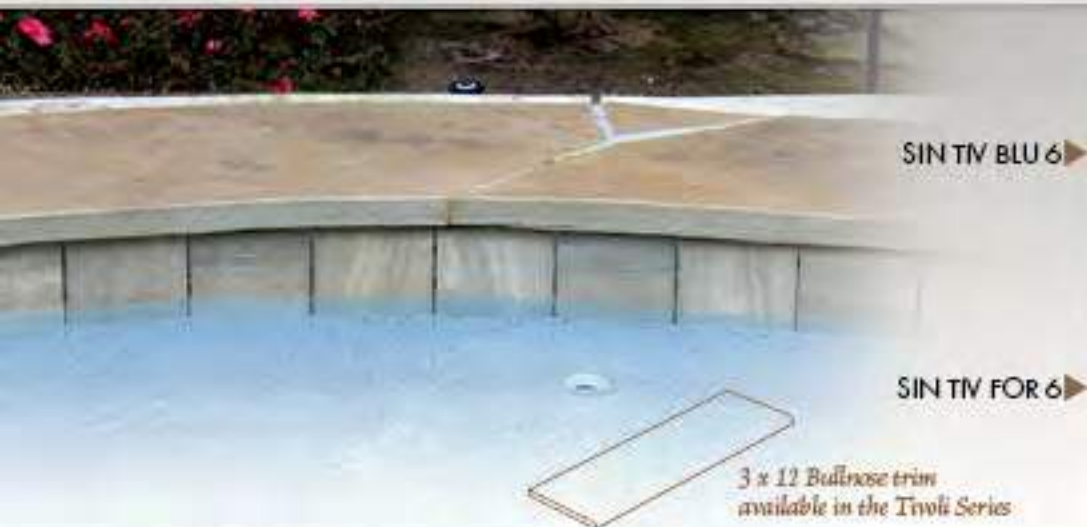

Featuring SIN TIV FOR 6