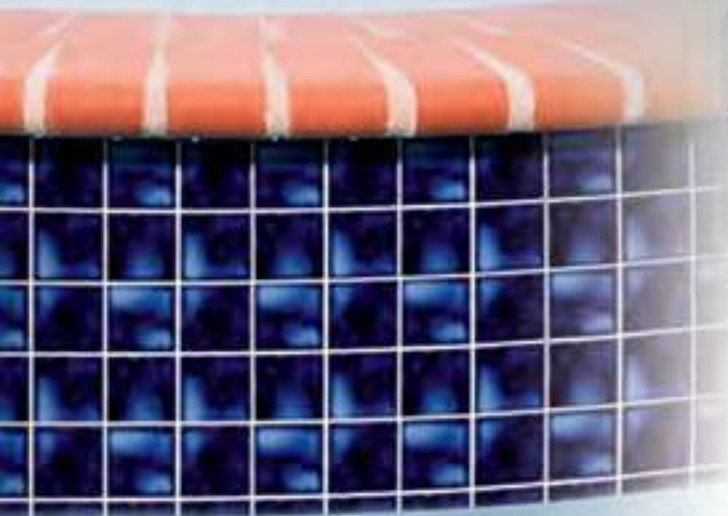

1 Sheet = 1 SF

HARMONY 300 3 x 3

MAS HM 3

41

Featuring MAS HM 305
with PLANTATION RED coping