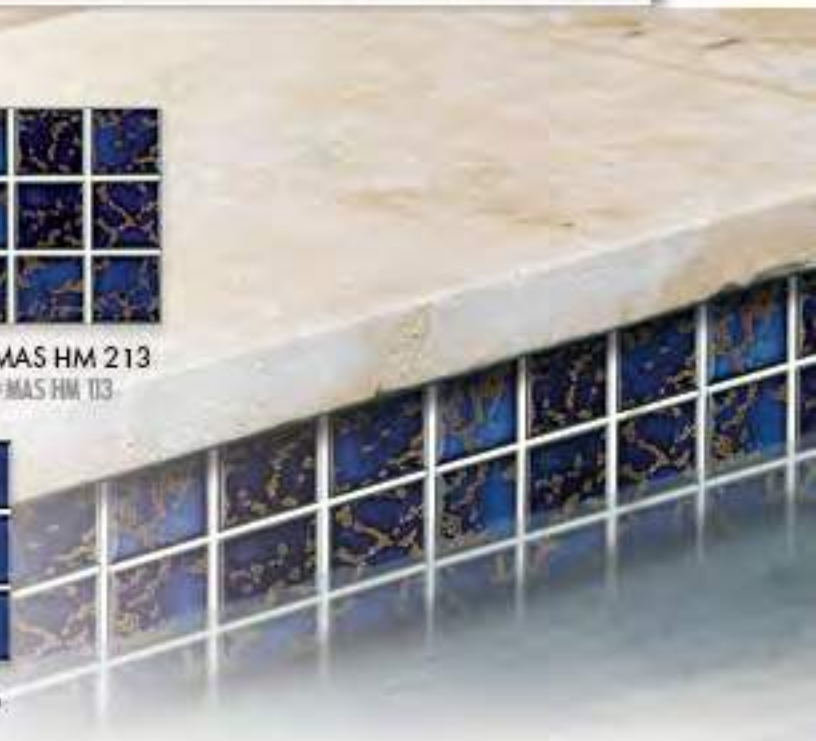

▲ MAS HM 210
*MAS HM 110

▲ MAS HM 213
*MAS HM 113

▲ MAS HM 205
*MAS HM 106

▲ MAS HM 206
*MAS HM 106

WWW.MASTERTILE.COM

Shade variations are an inherent characteristic of all kiln-fired ceramic tiles. Please inspect actual shade of tile before installation. Use constitutes acceptance.