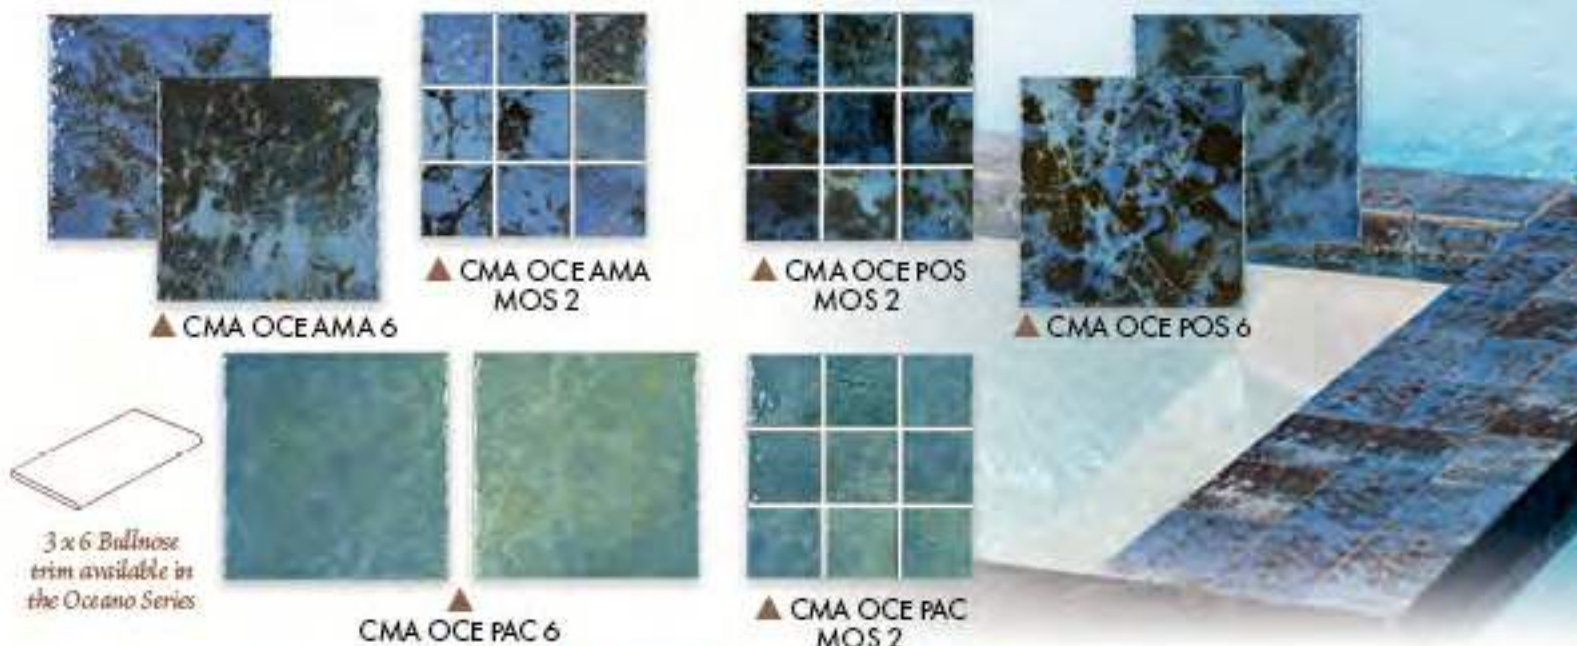

3 x 6 Bullnose trim available in the Oceano Series

WWW.MASTERTILE.COM

Shade variations are an inherent characteristic of all kiln-fired ceramic tiles. Please inspect actual shade of tile before installation. Use constitutes acceptance.