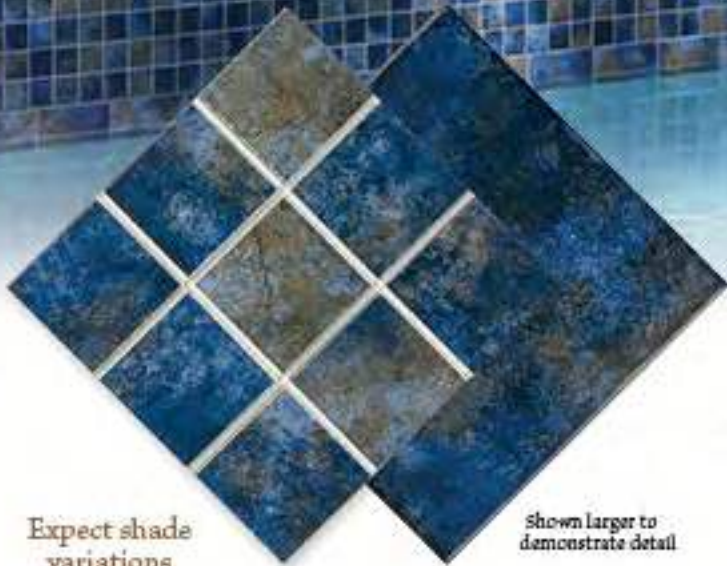

TAORMINA

VAL TAO

6 x 6 4 Pieces = 1 SF

2 x 2 1 Sheet = 1 SF

Featuring VAL TAO BLU 6 & VAL TAO BLU MOS2
with WOODSTONE CLASSIC coping

6 x 6 Bullnose trim available
in the Taormina Series

Expect shade
variations