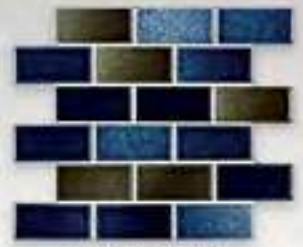

1 Sheet = 1 SF

BLEND BRICK MIX 1 x 2 MAS BBM

5

Featuring MAS BBM 2
with CLASSIC TORREON TUMBLED coping

Shown larger to demonstrate detail

▲ MAS BBM 1

▲ MAS BBM 2

▲ MAS BBM 4